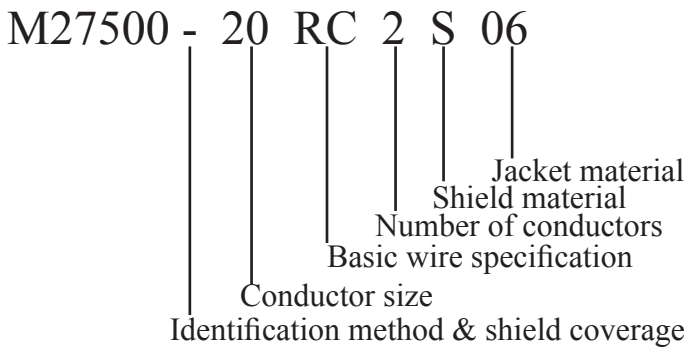

WC27500 REFERENCE GUIDE

Identification method & shield coverage

| Coverage | | |
|----------|-----|--------------------------------------|
| 85% | 90% | |
| - | C | White insulation w/stripe (Table 1) |
| A | D | Solid colors (Table 1) |
| F | H | White insulation w/stripes (Table 2) |
| G | J | Solid colors (Table 2) |
| U | V | Color by procurement |